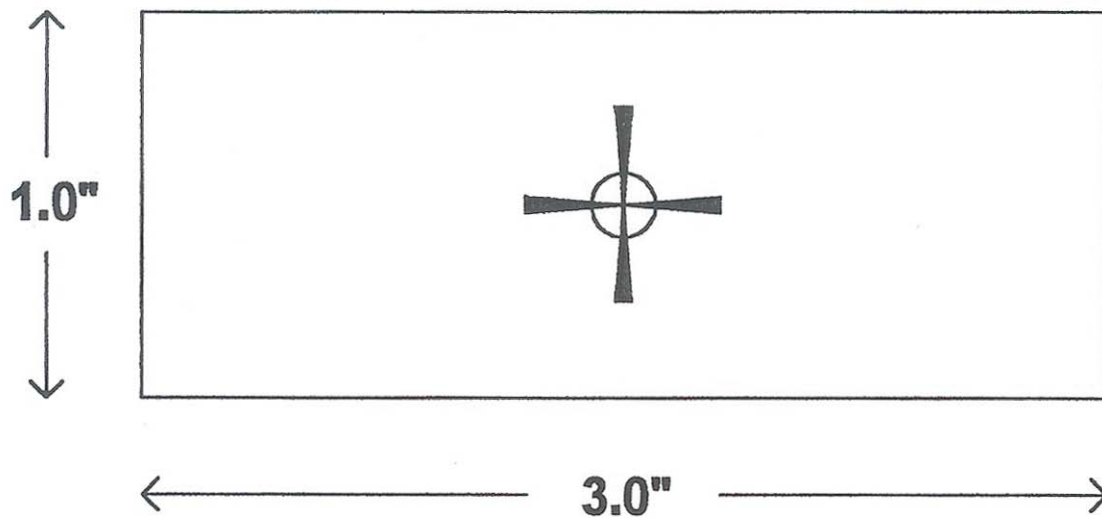

## S-14770 Counting Reticle Reference Slide

Pattern not to scale

Circle Diameter: 2mm

Crossline is wedged

Pattern can be centered on any glass size upon request

[www.microscope-depot.com](http://www.microscope-depot.com)